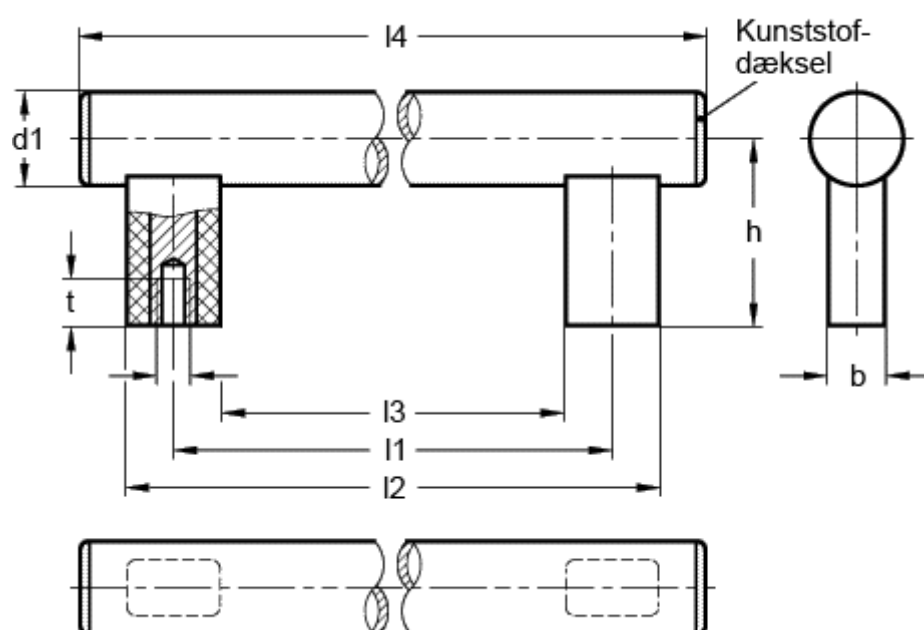

Article number: 20171500

Description: E+G Handle GN 666-30-M8-500-EL

## Measures

$b = 18$

$t \text{ min} = 15$

$d1 = 30$

$d2 = M8$

$h = 60$

$l1 = 500$

$l2 = 530$